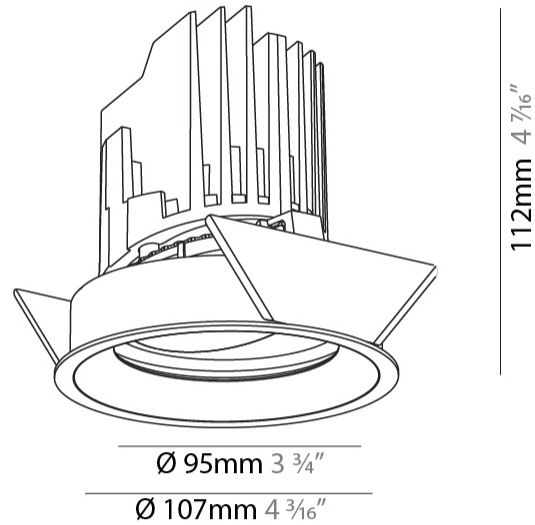

GENERAL

Series: Bioniq
 Subseries: Bioniq Round Adjustable
 Brand: Prolicht
 Division: Architectural
 Mounting Type: Recessed
 Mounting Location: Ceiling
 Subcategory: Downlight

PHYSICAL

Shape: Round
 Diameter (mm): 107
 Diameter (in): 4 3/16
 Height (mm): 112
 Height (in): 4 7/16
 Min. Recessing Depth (mm): 130
 Min. Recessing Depth (in): 5 1/8
 Light Distribution: Adjustable / Downlight
 Weight (kg): 0.46
 Weight (lbs): 1.01
 Fixture Finish: SSR / BKV / CWI / CRY / HAB / LAG / UFT / ITA / RUA / RUR / MIC / FTG / MYG / TWT / LOD / PUS / FRO / FUP / KIA / POP / BLS / SPG / MEY / GOH / GUM / CHC / COM / ABZ / JAG / OBR / MOS / ROR
 Fixture Material: Aluminum Die Cast
 Cut-out Measurements: 98mm / 3 7/8"

LED

Number of LEDs: 1
 Color Temperature (°K): Warm Dim
 Max. Delivered Lumen (lm): 760
 Nominal Lumen (lm): 1140
 CRI: >90 CRI

OPTICAL

Reflector°: 20 / 40 / 60
 Adjustability: Rotational 355°; Tilt 30°

RATINGS AND CERTIFICATIONS

Certified By: Certified for North American Standards
 IP rating: IP20

						
	98mm 3 7/8"	130mm 5 1/8"	10 15mm 3/8" 9/16"	30°	355°	
						

BIONIQ ROUND ADJUSTABLE RECESSED

A35542-

PROJECT

TYPE

SPECIFIER

QUANTITY