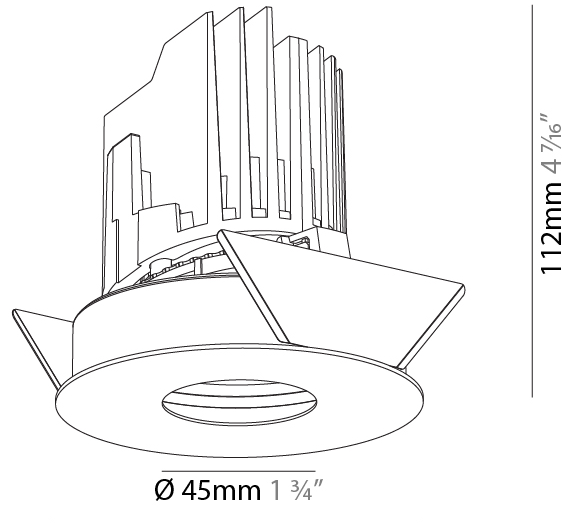

GENERAL

Series: Bioniq
Subseries: Bioniq Round Pinhole
Brand: Prolicht
Division: Architectural
Mounting Type: Recessed
Mounting Location: Ceiling
Subcategory: Downlight

PHYSICAL

Shape: Round
Diameter (mm): 107
Diameter (in): 4 3/16
Height (mm): 112
Height (in): 4 7/16
Ceiling Thickness (mm): 10 / 12.5 / 15
Ceiling Thickness (in): 3/8 or 1/2 or 9/16
Min. Recessing Depth (mm): 130
Min. Recessing Depth (in): 5 1/8
Light Distribution: Adjustable / Downlight
Weight (kg): 0.456
Weight (lbs): 1
Fixture Finish: SSR / BKV / CWI / CRY / HAB / LAG / UFT / ITA / RUA / RUR / MIC / FTG / MYG / TWT / LOD / PUS / FRO / FUP / KIA / POP / BLS / SPG / MEY / GOH / GUM / CHC / COM / ABZ / JAG / OBR / MOS / ROR
Fixture Material: Aluminum Die Cast
Cut-out Measurements: 98mm / 3 7/8"

ELECTRICAL

Lamp Type: LED (Zhaga Standard)
Total Output Wattage (W): 15
Dimming: Dali Dimming
Driver Included: No
Driver Location: Recessed Housing
Driver Type: Constant Current - 120Vac
Housing: See components
Input Voltage (V): 120
Constant Current (MA): 350

LED

Number of LEDs: 1
Color Temperature (°K): Warm Dim
Max. Delivered Lumen (lm): 760
Nominal Lumen (lm): 1140
CRI: >90 CRI
Lamp Life (hrs): 50000

OPTICAL

Reflector: 20 / 40 / 60
Adjustability: Rotational 355°, Tilt 30°

RATINGS AND CERTIFICATIONS

Certified By: Certified for North American Standards
IP rating: IP20

PROJECT
TYPE
SPECIFIER
QUANTITY
DATE